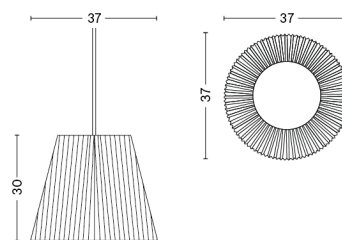

PACKAGING 1 box / 1 pcs. **BOX DIMENSIONS AND WEIGHT** 1 pcs. / W172 x D47 x H30 cm / 11,20 kg
PRODUCT STATUS Stock Item

CAST TABLE BASE W. DRUM SHADE / S

DESIGN HAY
SIZE Ø35 x H79 cm
 Ø13.78" x H31.1"
DETAILS Fabric shade on a cast iron base. Shades can be replaced. Integrated LED bulb.
MATERIAL Cast iron and steel
LIGHT SOURCE E27, 5.5W 470LM 2800K
DIMMABLE No
SWITCH Yes
IP 20
CORD LENGTH 200 cm
SUPPLY 220-240V
SALES QTY. 1 pcs.

PACKAGING	2 box / 1 pcs.	BOX DIMENSIONS AND WEIGHT	1 pcs. / W49 x D49 x H30 cm / 0,61 kg
PRODUCT STATUS	Stock Item		1 pcs. / W47 x D34 x H29 cm / 0,7 kg

DRUM SHADE / S

DESIGN HAY
SIZE Ø35 x H22 cm
 Ø13.78" x H8.66"
DETAILS Fabric pendant shade. Compatible with Cast table base, Cast floor base and Cord set
SALES QTY. 1 pcs.

PACKAGING 1 box / 1 pcs. **BOX DIMENSIONS AND WEIGHT** 1 pcs. / W37 x D37 x H29 cm / 1,50 kg
PRODUCT STATUS Stock Item

DRUM SHADE / L

DESIGN HAY
SIZE Ø45 x H24 cm
 Ø17.72" x H9.45"
DETAILS Fabric pendant shade. Compatible with Cast table base, Cast floor base and Cord set
SALES QTY. 1 pcs.

PACKAGING 1 box / 1 pcs. **BOX DIMENSIONS AND WEIGHT** 1 pcs. / W49 x D49 x H30 cm / 0,61 kg
PRODUCT STATUS Stock Item

ACCORDION WITH CORD SET / S / PENDANT

DESIGN	HAY
SIZE	Ø37 x H27 cm Ø14.57" x H10.63"
DETAILS	Plissé fabric pendant shade with textile cord set. Integrated LED bulb.
LIGHT SOURCE	GOLF BALL E27, 5.5W 470LM 2800K
DIMMABLE	No
SWITCH	No
IP	20
CORD LENGTH	400 cm
SUPPLY	220-240V
SALES QTY.	1 pcs.