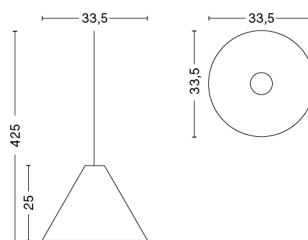

PACKAGING	2 box / 1 pcs.	BOX DIMENSIONS AND WEIGHT	1 pcs. / W32 x D22 x H5 cm / 0,5 kg
PRODUCT STATUS	Stock Item		1 pcs. / W32 x D22 x H5 cm / 0,5 kg

ACCORDION SHADE / L

DESIGN HAY
SIZE Ø40 x H40 cm
 Ø15.75" x H15.75"
DETAILS Plissé fabric pendant shade. Compatible with Cast table base, Cast floor base and Cord set
SALES QTY. 1 pcs.

PACKAGING	2 box / 1 pcs.	BOX DIMENSIONS AND WEIGHT	1 pcs. / W32 x D22 x H5 cm / 0,5 kg
PRODUCT STATUS	Stock Item		1 pcs. / W32 x D22 x H5 cm / 0,5 kg

30 DEGREES WITH CORD SET / S / PENDANT

DESIGN Johan Van Hengel
SIZE Ø24 x H17 cm
 Ø9.45" x H6.69"
DETAILS Veneered oak pendant shade with textile cord set. Integrated LED bulb.
LIGHT SOURCE GOLF BALL E27, 5.5W 470LM 2800K
DIMMABLE No
SWITCH No
IP 20
CORD LENGTH 400 cm
SUPPLY 220-240V
SALES QTY. 1 pcs.

PACKAGING 2 box / 1 pcs. **BOX DIMENSIONS AND WEIGHT** 1 pcs. / W35 x D35 x H35 cm / 0,5 kg
PRODUCT STATUS Stock Item 1 pcs. / W47 x D34 x H29 cm / 0,6 kg

30 DEGREES WITH CORD SET / M / PENDANT

DESIGN Johan Van Hengel
SIZE Ø33,5 x H25 cm
 Ø13.19" x H9.84"
DETAILS Veneered oak pendant shade with textile cord set. Integrated LED bulb.
LIGHT SOURCE CLASSIC E27, 10.5W 810LM 2800K
DIMMABLE No
SWITCH No
IP 20
CORD LENGTH 400 cm
SUPPLY 220-240V
SALES QTY. 1 pcs.