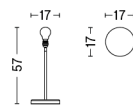

CAST TABLE BASE

DESIGN HAY
SIZE W17 x H57 cm
W6.69" x H22.44"
DETAILS Cast iron base for Accordion shade and Drum shade. Shades can be replaced. Integrated LED bulb.
MATERIAL Cast iron and steel
LIGHT SOURCE E27, 5.5W 470LM 2800K
DIMMABLE No
SWITCH Yes
IP 20
CORD LENGTH 200 cm
SUPPLY 220-240V
SALES QTY. 1 pcs.

ITEM NO	FINISH	EAN CODE	SEK INCL. VAT
410121	Black powder coated cast iron and steel	 5 710441 211136	1.229,00

PACKAGING 1 box / 1 pcs.   **BOX DIMENSIONS AND WEIGHT** 1 pcs. / W61 x D28 x H26 cm / 4,00 kg
PRODUCT STATUS Stock Item