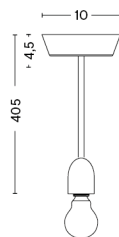

CORD SET / M

DESIGN HAY
SIZE W10 x H405 cm
W3.94" x H159.45"
DETAILS Ceiling mounted textile cord set. Compatible with Accordion shade, Drum shade and 30 Degrees shade. Integrated LED bulb.
MATERIAL Textured abs
LIGHT SOURCE CLASSIC E27, 10.5W 810LM 2800K
DIMMABLE Yes
SWITCH No
IP 20
CORD LENGTH 400 cm
SUPPLY 220-240V
SALES QTY. 1 pcs.

ITEM NO	FINISH	EAN CODE	SEK INCL. VAT
419071	White textured abs	 5 710441 204930	509,00
419075	Grey textured abs	 5 710441 204954	509,00
419073	Black textured abs	 5 710441 204947	509,00

PACKAGING 1 box / 1 pcs. **BOX DIMENSIONS AND WEIGHT** 1 pcs. / W47 x D34 x H29 cm / 0,70 kg
PRODUCT STATUS Stock Item