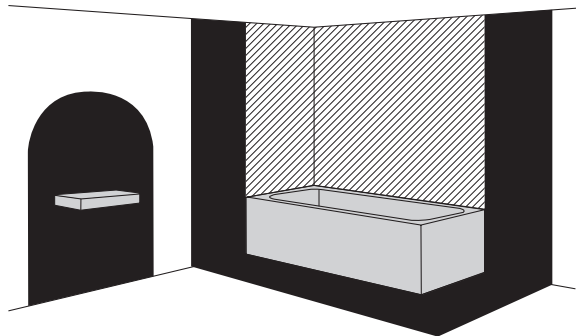

IP67

FIRST DIGIT	SECOND DIGIT
0	No Protection against contact and ingress of objects
1	Protected against any large surface of the body, such as the back of a hand. Protected against solid objects greater than 50mm in size.
2	Protected against access to hazardous parts by a finger or similar object. Protected against solid objects greater than 12.5mm in size.
3	Protected against access to hazardous parts with a tool or thick wire. Protected against solid objects greater than 2.5mm in size.
4	Protected against access to hazardous parts with a wire, screw, etc. Protected against solid objects greater than 1mm in size.
5	Protected against access to hazardous parts. Dust protected.
6	Protected against access to hazardous parts. Dust-tight.
0	No Protection
1	Protected against water drops
2	Protected against water drops at a 15 degree angle
3	Protected against water spray at 60 degree angle
4	Protected against water splashing from any angle
5	Protected against water jets from any angle
6	Protected against powerful water jets and heavy seas
7	Protected against the effects of temporary submersion in water. Test requires 30 minutes at 1 meter depth.
8	Protected against the effects of temporary submersion. Customer specification applies and specific testing may be required.
9K	Protects against high pressures associated with steam cleaning.

INGRESS PROTECTION (IP) WET ZONES

- Zone 0
- ▨ Zone 1
- Zone 2