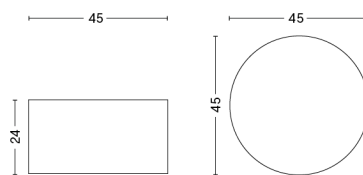

DRUM SHADE / L

DESIGN HAY
SIZE Ø45 x H24 cm
Ø17.72" x H9.45"
DETAILS Fabric pendant shade. Compatible with Cast table base, Cast floor base and Cord set
SALES QTY. 1 pcs.

ITEM NO	FINISH	EAN CODE	SEK INCL. VAT
4101411509000	Ace 122 grey fabric shade, steel	 5 710441 237099	910,00
4101411009000	Fish scales fabric shade, steel	 5 710441 208525	910,00
4101411309000	Knit fabric shade, steel	 5 710441 211105	910,00
4101411109000	Think fabric shade, steel	 5 710441 208532	910,00
4101411609000	Ace 612 pink fabric shade, steel	 5 710441 237105	910,00
4101411809000	Ace 102 white fabric shade, steel	 5 710441 238423	910,00

PACKAGING 1 box / 1 pcs.   **BOX DIMENSIONS AND WEIGHT** 1 pcs. / W49 x D49 x H30 cm / 0,61 kg
PRODUCT STATUS Stock Item