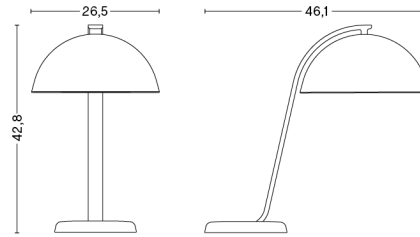

CLOCHE

DESIGN Lars Beller Fjetland
SIZE W26,5 x D46,1 x H42,8 cm
W10.43" x D18.15" x H16.85"
DETAILS Table lamp in steel shade and cast iron base.
Integrated LED bulb.
MATERIAL Cast iron and aluminium
LIGHT SOURCE E27, 5.5W 470LM 2800K
DIMMABLE No
SWITCH Yes
IP 20
CORD LENGTH 200 cm
SUPPLY 220-240V
SALES QTY. 1 pcs.

ITEM NO	FINISH	EAN CODE	SEK INCL. VAT
4004561009000	Off white powder coated steel shade, black cast iron and aluminium base	 5 710441 029977	2.459,00
4004562009000	Black powder coated steel shade, black cast iron and aluminium base	 5 710441 029984	2.459,00
4004564009000	Polished brass shade, black cast iron and aluminium base	 5 710441 036784	2.459,00
4004563009000	Polished copper shade, black cast iron and aluminium base	 5 710441 029991	2.459,00

PACKAGING 1 box / 1 pcs. **BOX DIMENSIONS AND WEIGHT** 1 pcs. / W75 x D70 x H41 cm / 9,00 kg
PRODUCT STATUS Stock Item