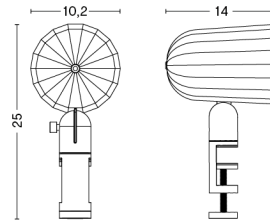

PACKAGING 1 box / 1 pcs.
PRODUCT STATUS Stock Item

BOX DIMENSIONS AND WEIGHT 1 pcs. / W43 x D43 x H40 cm / 2,30 kg

SINKER / ONE SIZE / CEILING

DESIGN HAY
SIZE Ø23 x H19 cm
 Ø9.06" x H7.48"
DETAILS Shade in textured ABS with acrylic diffuser and textile cord. Integrated LED bulb .
MATERIAL Textured abs
LIGHT SOURCE E27, 10.5W 810LM 2800K
DIMMABLE Yes
SWITCH No
IP 20
SUPPLY 220-240V
SALES QTY. 1 pcs.

MARBLE PENDANT

DESIGN HAY
SIZE Ø13,5 x H6,5 cm
 Ø5.31" x H2.56"
DETAILS Suspension light in marble and ABS with textile cord. Integrated LED module.
MATERIAL Marble
LIGHT SOURCE LED, GX53 7W 480LM 2800K
DIMMABLE Yes
SWITCH No
IP 20
CORD LENGTH 400 cm
SUPPLY 220-240V
SALES QTY. 1 pcs.

NOC CLIP

DESIGN Smith Matthias
SIZE W10,2 x D25 x H14 cm
 W4.02" x D9.84" x H5.51"
DETAILS Powder coated aluminium clip light. Integrated LED bulb.
MATERIAL Aluminium
LIGHT SOURCE E14, 5.5W 470LM 2800K
DIMMABLE No
SWITCH Yes
IP 20
CORD LENGTH 200 cm
SUPPLY 220-240V
SALES QTY. 1 pcs.