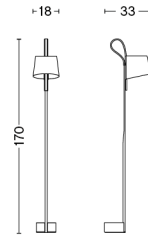

LIGHTING COLLECTION

SWEDEN MAY 2017
REC. RETAIL PRICE LIST IN
SEK INCL. VAT

Subject to increases in prices and printer's error

HAY

CONTENT

30 DEGREES SHADE / L	26
30 DEGREES SHADE / M	25
30 DEGREES SHADE / S	24
30 DEGREES SHADE / XL	27
30 DEGREES WITH CORD SET / L / PENDANT	22
30 DEGREES WITH CORD SET / M / PENDANT	21
30 DEGREES WITH CORD SET / S / PENDANT	20
30 DEGREES WITH CORD SET / XL / PENDANT	23
ACCORDION SHADE / L	19
ACCORDION SHADE / S	18
ACCORDION WITH CORD SET / M / PENDANT	17
ACCORDION WITH CORD SET / S / PENDANT	16
CAST FLOOR BASE	9
CAST FLOOR BASE W. ACCORDION SHADE / L	8
CAST FLOOR BASE W. DRUM SHADE / L	7
CAST TABLE BASE	6
CAST TABLE BASE W. ACCORDION SHADE / S	5
CAST TABLE BASE W. DRUM SHADE / S	4
CLOCHE	40
CORD SET / L AND XL	30
CORD SET / M	29
CORD SET / S	28
DRUM SHADE / L	15
DRUM SHADE / S	14
DRUM WITH CORD SET / M / PENDANT	12
DRUM WITH CORD SET / S / PENDANT	10
MARBLE PENDANT	34
NOC CLIP	35
NOC WALL	36
PC	41
PION / L	38
PION / S	37
ROPE TRICK	3
SINKER / L / PENDANT	32
SINKER / ONE SIZE / CEILING	33
SINKER / S / PENDANT	31
TURN ON	39

ROPE TRICK

DESIGN Stefan Diez
SIZE W18 x D33 x H170 cm
 W7.09" x D12.99" x H66.93"
DETAILS Woven PET, aluminium, acrylic, polypropylene and ABS. Integrated LED module.
MATERIAL Iron and abs
LIGHT SOURCE LED, 10W 550LM 3000K
DIMMABLE Yes
SWITCH Yes
IP 20
CORD LENGTH 250 cm
SUPPLY 220-240V
SALES QTY. 1 pcs.

PACKAGING 1 box / 1 pcs. **BOX DIMENSIONS AND WEIGHT** 1 pcs. / W172 x D47 x H30 cm / 11,20 kg
PRODUCT STATUS Stock Item

CAST TABLE BASE W. DRUM SHADE / S

DESIGN HAY
SIZE Ø35 x H79 cm
 Ø13.78" x H31.1"
DETAILS Fabric shade on a cast iron base. Shades can be replaced. Integrated LED bulb.
MATERIAL Cast iron and steel
LIGHT SOURCE E27, 5.5W 470LM 2800K
DIMMABLE No
SWITCH Yes
IP 20
CORD LENGTH 200 cm
SUPPLY 220-240V
SALES QTY. 1 pcs.