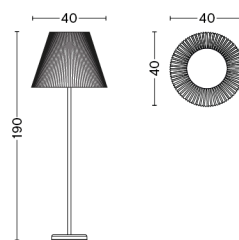

CAST FLOOR BASE W. ACCORDION SHADE / L

DESIGN HAY
SIZE Ø40 x H190 cm
Ø15.75" x H74.8"
DETAILS Plissé fabric shade on a cast iron base.
Shades can be replaced. Integrated LED bulb.
MATERIAL Cast iron and steel
LIGHT SOURCE E27, 10.5W 810LM 2800K
DIMMABLE No
SWITCH Yes
IP 20
CORD LENGTH 250 cm
SUPPLY 220-240V
SALES QTY. 1 pcs.

ITEM NO	FINISH	EAN CODE	SEK INCL. VAT
4101651009000	Fish scales fabric shade, black powder coated cast iron and steel base	 5 710441 209126	3.129,00
4101651209000	Plain silk fabric shade, black powder coated cast iron and steel base	 5 710441 239550	3.129,00
4101651109000	Think fabric shade, black powder coated cast iron and steel base	 5 710441 209133	3.129,00

PACKAGING	BOX DIMENSIONS AND WEIGHT
3 box / 1 pcs.	1 pcs. / W160 x D27 x H57 cm / 7 kg
PRODUCT STATUS	Stock Item
	1 pcs. / W32 x D22 x H5 cm / 0,5 kg
	1 pcs. / W32 x D22 x H5 cm / 0,5 kg