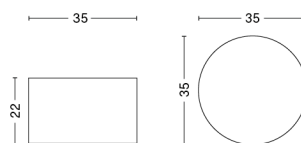

DRUM SHADE / S

DESIGN HAY
SIZE Ø35 x H22 cm
Ø13.78" x H8.66"
DETAILS Fabric pendant shade. Compatible with Cast table base, Cast floor base and Cord set
SALES QTY. 1 pcs.

ITEM NO	FINISH	EAN CODE	SEK INCL. VAT
4101311809000	Ace 102 white fabric shade, steel	 5 710441 238683	720,00
4101311609000	Ace 612 pink fabric shade, steel	 5 710441 237020	720,00
4101311509000	Ace 122 grey fabric shade, steel	 5 710441 237013	720,00
4101311309000	Knit fabric shade, steel	 5 710441 211082	720,00
4101311009000	Fish scales fabric shade, steel	 5 710441 208495	720,00
4101311109000	Think fabric shade, steel	 5 710441 208501	720,00

PACKAGING 1 box / 1 pcs.   **BOX DIMENSIONS AND WEIGHT** 1 pcs. / W37 x D37 x H29 cm / 1,50 kg
PRODUCT STATUS Stock Item