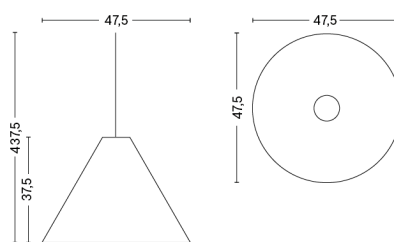

PACKAGING	2 box / 1 pcs.	BOX DIMENSIONS AND WEIGHT	1 pcs. / W32 x D22 x H5 cm / 0,5 kg
PRODUCT STATUS	Stock Item		1 pcs. / W32 x D22 x H5 cm / 0,5 kg

30 DEGREES WITH CORD SET / S / PENDANT

DESIGN Johan Van Hengel
SIZE Ø24 x H17 cm
 Ø9.45" x H6.69"
DETAILS Veneered oak pendant shade with textile cord set. Integrated LED bulb.
LIGHT SOURCE GOLF BALL E27, 5.5W 470LM 2800K
DIMMABLE No
SWITCH No
IP 20
CORD LENGTH 400 cm
SUPPLY 220-240V
SALES QTY. 1 pcs.

PACKAGING 2 box / 1 pcs. **BOX DIMENSIONS AND WEIGHT** 1 pcs. / W35 x D35 x H35 cm / 0,5 kg
PRODUCT STATUS Stock Item 1 pcs. / W47 x D34 x H29 cm / 0,6 kg

30 DEGREES WITH CORD SET / M / PENDANT

DESIGN Johan Van Hengel
SIZE Ø33,5 x H25 cm
 Ø13.19" x H9.84"
DETAILS Veneered oak pendant shade with textile cord set. Integrated LED bulb.
LIGHT SOURCE CLASSIC E27, 10.5W 810LM 2800K
DIMMABLE No
SWITCH No
IP 20
CORD LENGTH 400 cm
SUPPLY 220-240V
SALES QTY. 1 pcs.

PACKAGING 2 box / 1 pcs. **BOX DIMENSIONS AND WEIGHT** 1 pcs. / W40 x D40 x H40 cm / 0,8 kg
PRODUCT STATUS Stock Item 1 pcs. / W47 x D34 x H29 cm / 0,7 kg

30 DEGREES WITH CORD SET / L / PENDANT

DESIGN Johan Van Hengel
SIZE Ø47,5 x H37,5 cm
 Ø18.7" x H14.76"
DETAILS Veneered oak pendant shade with textile cord set. Integrated LED bulb.
LIGHT SOURCE GLOBE E27, 13W 1055LM 2800K
DIMMABLE No
SWITCH No
IP 20
CORD LENGTH 400 cm
SUPPLY 220-240V
SALES QTY. 1 pcs.