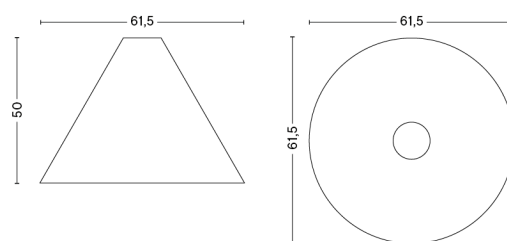

30 DEGREES SHADE / XL

DESIGN Johan Van Hengel
SIZE Ø61,5 x H50 cm
Ø24.21" x H19.69"
DETAILS Veneered oak pendant shade. Compatible with
Cord set.
MATERIAL Oak veneer
SALES QTY. 1 pcs.

ITEM NO	FINISH	EAN CODE	SEK INCL. VAT
4004491309000	Orange stained oak veneer	 5 710441 207719	2.390,00
4004491209000	Green stained oak veneer	 5 710441 207702	2.390,00
4004491009000	Matt lacquered oak veneer	 5 710441 207696	2.390,00

PACKAGING 1 box / 1 pcs. **BOX DIMENSIONS AND WEIGHT** 1 pcs. / W63 x D63 x H53 cm / 2,50 kg
PRODUCT STATUS Stock Item