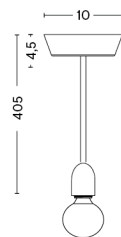

CORD SET / L AND XL

DESIGN HAY
SIZE W10 x H405 cm
W3.94" x H159.45"
DETAILS Ceiling mounted textile cord set. Compatible with Accordion shade, Drum shade and 30 Degrees shade. Integrated LED bulb.
MATERIAL Textured abs
LIGHT SOURCE GLOBE E27, 13W 1055LM 2800K
DIMMABLE Yes
SWITCH No
IP 20
CORD LENGTH 400 cm
SUPPLY 220-240V
SALES QTY. 1 pcs.

ITEM NO	FINISH	EAN CODE	SEK INCL. VAT
419077	White textured abs	 5 710441 207986	579,00
419079	Black textured abs	 5 710441 207993	579,00
419081	Grey textured abs	 5 710441 208006	579,00

PACKAGING 1 box / 1 pcs. **BOX DIMENSIONS AND WEIGHT** 1 pcs. / W58 x D41 x H26 cm / 0,80 kg
PRODUCT STATUS Stock Item