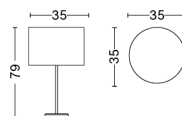

ROPE TRICK

DESIGN Stefan Diez
SIZE W18 x D33 x H170 cm
 W7.09" x D12.99" x H66.93"
DETAILS Woven PET, aluminium, acrylic, polypropylene and ABS. Integrated LED module.
MATERIAL Iron and abs
LIGHT SOURCE LED, 10W 550LM 3000K
DIMMABLE Yes
SWITCH Yes
IP 20
CORD LENGTH 250 cm
SUPPLY 220-240V
SALES QTY. 1 pcs.

PACKAGING 1 box / 1 pcs. **BOX DIMENSIONS AND WEIGHT** 1 pcs. / W172 x D47 x H30 cm / 11,20 kg
PRODUCT STATUS Stock Item

CAST TABLE BASE W. DRUM SHADE / S

DESIGN HAY
SIZE Ø35 x H79 cm
 Ø13.78" x H31.1"
DETAILS Fabric shade on a cast iron base. Shades can be replaced. Integrated LED bulb.
MATERIAL Cast iron and steel
LIGHT SOURCE E27, 5.5W 470LM 2800K
DIMMABLE No
SWITCH Yes
IP 20
CORD LENGTH 200 cm
SUPPLY 220-240V
SALES QTY. 1 pcs.