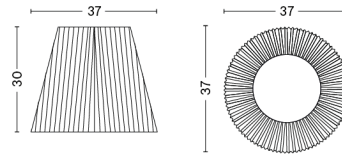

PACKAGING	2 box / 1 pcs.	BOX DIMENSIONS AND WEIGHT	1 pcs. / W40 x D40 x H40 cm / 0,5 kg
PRODUCT STATUS	Stock Item		1 pcs. / W47 x D34 x H29 cm / 0,6 kg

ACCORDION WITH CORD SET / M / PENDANT

DESIGN	HAY
SIZE	Ø40 x H27 cm Ø15.75" x H10.63"
DETAILS	Plissé fabric pendant shade with textile cord set. Integrated LED bulb.
LIGHT SOURCE	CLASSIC E27, 10.5W 810LM 2800K
DIMMABLE	No
SWITCH	No
IP	20
CORD LENGTH	400 cm
SUPPLY	220-240V
SALES QTY.	1 pcs.

ITEM NO	FINISH	EAN CODE	SEK INCL. VAT
4103411009000	Fish scales fabric shade, grey cord set	 5 710441 243786	1.899,00
4103391109000	Think fabric shade, black cord set	 5 710441 243762	1.899,00
4103411209000	Plain silk fabric shade, grey cord set	 5 710441 243809	1.899,00
4103411109000	Think fabric shade, grey cord set	 5 710441 243793	1.899,00
4103391209000	Plain silk fabric shade, black cord set	 5 710441 243779	1.899,00
4103371109000	Think fabric shade, white cord set	 5 710441 243731	1.899,00
4103371009000	Fish scales fabric shade, white cord set	 5 710441 243724	1.899,00
4103391009000	Fish scales fabric shade, black cord set	 5 710441 243755	1.899,00
4103371209000	Plain silk fabric shade, white cord set	 5 710441 243748	1.899,00

PACKAGING 2 box / 1 pcs.
PRODUCT STATUS Stock Item

BOX DIMENSIONS AND WEIGHT

1 pcs. / W45 x D45 x H45 cm / 0,7 kg
1 pcs. / W47 x D34 x H29 cm / 0,7 kg

ACCORDION SHADE / S

DESIGN HAY
SIZE Ø37 x H30 cm
 Ø14.57" x H11.81"
DETAILS Plissé fabric pendant shade. Compatible with Cast table base, Cast floor base and Cord set
SALES QTY. 1 pcs.