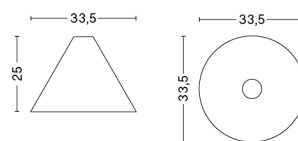

30 DEGREES SHADE / M

DESIGN Johan Van Hengel
SIZE Ø33,5 x H25 cm
Ø13.19" x H9.84"
DETAILS Veneered oak pendant shade. Compatible with Cord set.
MATERIAL Oak veneer
SALES QTY. 1 pcs.

ITEM NO	FINISH	EAN CODE	SEK INCL. VAT
4004471309000	Orange stained oak veneer	 5 710441 167983	1.010,00
4004471209000	Green stained oak veneer	 5 710441 163930	1.010,00
4004471009000	Matt lacquered oak veneer	 5 710441 163916	1.010,00

PACKAGING 1 box / 1 pcs. **BOX DIMENSIONS AND WEIGHT** 1 pcs. / W40 x D40 x H40 cm / 0,80 kg
PRODUCT STATUS Stock Item