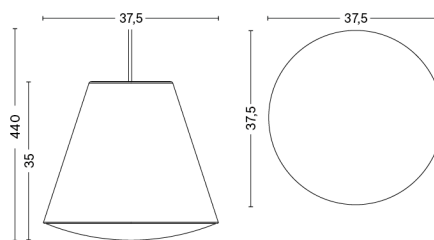

SINKER / L / PENDANT

DESIGN HAY
SIZE Ø37,5 x H35 cm
Ø14.76" x H13.78"
DETAILS Shade in textured ABS with acrylic diffuser and textile cord. Integrated LED bulb .
MATERIAL Textured abs
LIGHT SOURCE E27, 13W 1055LM 2800K
DIMMABLE Yes
SWITCH No
IP 20
CORD LENGTH 400 cm
SUPPLY 220-240V
SALES QTY. 1 pcs.

ITEM NO	FINISH	EAN CODE	SEK INCL. VAT
4004762009000	White textured abs	 5 710441 036708	2.319,00
4004762509000	Red textured abs	 5 710441 206545	2.319,00
4004761509000	Dusty grey textured abs	 5 710441 030980	2.319,00
4004761009000	Signal black textured abs	 5 710441 030973	2.319,00

PACKAGING 1 box / 1 pcs.
PRODUCT STATUS Stock Item

BOX DIMENSIONS AND WEIGHT 1 pcs. / W43 x D43 x H40 cm / 2,30 kg