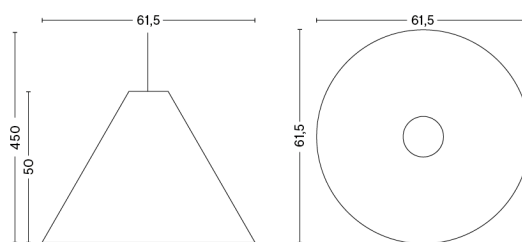

PACKAGING 2 box / 1 pcs. **BOX DIMENSIONS AND WEIGHT** 1 pcs. / W40 x D40 x H40 cm / 0,8 kg
PRODUCT STATUS Stock Item 1 pcs. / W47 x D34 x H29 cm / 0,7 kg

30 DEGREES WITH CORD SET / L / PENDANT

DESIGN Johan Van Hengel
SIZE Ø47,5 x H37,5 cm
 Ø18.7" x H14.76"
DETAILS Veneered oak pendant shade with textile cord set. Integrated LED bulb.
LIGHT SOURCE GLOBE E27, 13W 1055LM 2800K
DIMMABLE No
SWITCH No
IP 20
CORD LENGTH 400 cm
SUPPLY 220-240V
SALES QTY. 1 pcs.

PACKAGING 2 box / 1 pcs.
PRODUCT STATUS Stock Item

BOX DIMENSIONS AND WEIGHT

1 pcs. / W46 x D46 x H38 cm / 2 kg
 1 pcs. / W58 x D41 x H26 cm / 0,8 kg

30 DEGREES WITH CORD SET / XL / PENDANT

DESIGN Johan Van Hengel
SIZE Ø61,5 x H50 cm
 Ø24.21" x H19.69"
DETAILS Veneered oak pendant shade with textile cord set. Integrated LED bulb.
LIGHT SOURCE GLOBE E27, 13W 1055LM 2800K
DIMMABLE No
SWITCH No
IP 20
CORD LENGTH 400 cm
SUPPLY 220-240V
SALES QTY. 1 pcs.