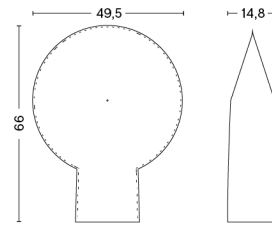

PION / L

DESIGN Bertjan Pot
SIZE W49,5 x D14,8 x H66 cm
W19.49" x D5.83" x H25.98"
DETAILS Composite laminated paper with powder coated base. Integrated LED bulb.
Requires assembly.
MATERIAL Composite paper
LIGHT SOURCE E27, 13W 1055LM 2800K
DIMMABLE No
SWITCH Yes
IP 20
CORD LENGTH 200 cm
SUPPLY 220-240V
SALES QTY. 1 pcs.

ITEM NO	FINISH	EAN CODE	SEK INCL. VAT
400491	White composite paper	 5 710441 026549	2.599,00

PACKAGING 1 box / 1 pcs. **BOX DIMENSIONS AND WEIGHT** 1 pcs. / W54 x D25 x H55 cm / 3,30 kg
PRODUCT STATUS Stock Item