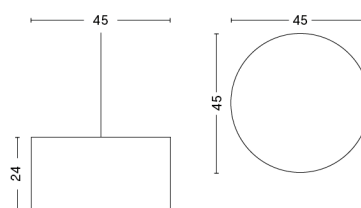

DRUM WITH CORD SET / M / PENDANT

DESIGN HAY
SIZE Ø45 x H24 cm
Ø17.72" x H9.45"
DETAILS Fabric pendant shade with textile cord set.
Integrated LED bulb.
LIGHT SOURCE CLASSIC E27, 10.5W 810LM 2800K
DIMMABLE No
SWITCH No
IP 20
CORD LENGTH 400 cm
SUPPLY 220-240V
SALES QTY. 1 pcs.

ITEM NO	FINISH	EAN CODE	SEK INCL. VAT
4103171309000	Knit fabric shade, white cord set	 5 710441 244080	1.419,00
4103171509000	Ace 122 grey fabric shade, white cord set	 5 710441 244103	1.419,00
4103171609000	Ace 612 pink fabric shade, white cord set	 5 710441 244110	1.419,00
4103211009000	Fish scales fabric shade, grey cord set	 5 710441 244219	1.419,00
4103171009000	Fish scales fabric shade, white cord set	 5 710441 244059	1.419,00
4103171109000	Think fabric shade, white cord set	 5 710441 244066	1.419,00
4103191609000	Ace 612 pink fabric shade, black cord set	 5 710441 244196	1.419,00
4103191809000	Ace 102 white fabric shade, black cord set	 5 710441 244202	1.419,00
4103191009000	Fish scales fabric shade, black cord set	 5 710441 244134	1.419,00