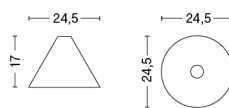

30 DEGREES SHADE / S

DESIGN Johan Van Hengel
SIZE Ø24 x H17 cm
Ø9.45" x H6.69"
DETAILS Veneered oak pendant shade. Compatible with Cord set.
MATERIAL Oak veneer
SALES QTY. 1 pcs.

ITEM NO	FINISH	EAN CODE	SEK INCL. VAT
4004451309000	Orange stained oak veneer	 5 710441 167976	720,00
4004451209000	Green stained oak veneer	 5 710441 163961	720,00
4004451009000	Matt lacquered oak veneer	 5 710441 163947	720,00

PACKAGING 1 box / 1 pcs.   **BOX DIMENSIONS AND WEIGHT** 1 pcs. / W35 x D35 x H35 cm / 0,50 kg
PRODUCT STATUS Stock Item