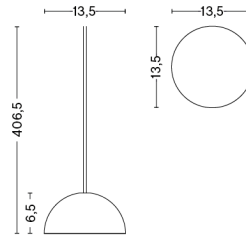

MARBLE PENDANT

DESIGN HAY
SIZE Ø13,5 x H6,5 cm
Ø5.31" x H2.56"
DETAILS Suspension light in marble and ABS with textile cord. Integrated LED module.
MATERIAL Marble
LIGHT SOURCE LED, GX53 7W 480LM 2800K
DIMMABLE Yes
SWITCH No
IP 20
CORD LENGTH 400 cm
SUPPLY 220-240V
SALES QTY. 1 pcs.

ITEM NO	FINISH	EAN CODE	SEK INCL. VAT
4191051209000	Green marble	 5 710441 207962	1.659,00
4191051009000	Black marble	 5 710441 207948	1.659,00
4191051109000	White marble	 5 710441 207955	1.659,00

PACKAGING 1 box / 1 pcs. **BOX DIMENSIONS AND WEIGHT** 1 pcs. / W16 x D16 x H20 cm / 2,00 kg
PRODUCT STATUS Stock Item