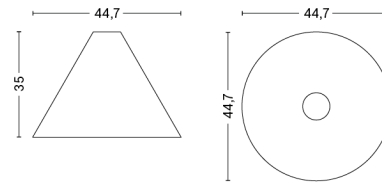

30 DEGREES SHADE / L

DESIGN Johan Van Hengel
SIZE Ø47,5 x H37,5 cm
Ø18.7" x H14.76"
DETAILS Veneered oak pendant shade. Compatible with Cord set.
MATERIAL Oak veneer
SALES QTY. 1 pcs.

ITEM NO	FINISH	EAN CODE	SEK INCL. VAT
4004481009000	Matt lacquered oak veneer	 5 710441 207665	1.880,00
4004481309000	Orange stained oak veneer	 5 710441 207689	1.880,00
4004481209000	Green stained oak veneer	 5 710441 207672	1.880,00

PACKAGING 1 box / 1 pcs. **BOX DIMENSIONS AND WEIGHT** 1 pcs. / W46 x D46 x H38 cm / 2,00 kg
PRODUCT STATUS Stock Item