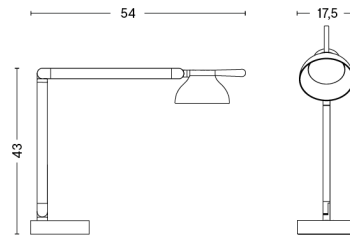

PACKAGING 1 box / 1 pcs. **BOX DIMENSIONS AND WEIGHT** 1 pcs. / W13 x D13 x H23 cm / 1,20 kg
PRODUCT STATUS Stock Item

CLOCHE

DESIGN Lars Beller Fjetland
SIZE W26,5 x D46,1 x H42,8 cm
 W10.43" x D18.15" x H16.85"
DETAILS Table lamp in steel shade and cast iron base.
 Integrated LED bulb.
MATERIAL Cast iron and aluminium
LIGHT SOURCE E27, 5.5W 470LM 2800K
DIMMABLE No
SWITCH Yes
IP 20
CORD LENGTH 200 cm
SUPPLY 220-240V
SALES QTY. 1 pcs.

PACKAGING 1 box / 1 pcs. **BOX DIMENSIONS AND WEIGHT** 1 pcs. / W75 x D70 x H41 cm / 9,00 kg
PRODUCT STATUS Stock Item

PC

DESIGN Pierre Charpin
SIZE W17,5 x D54 x H43 cm
 W6.89" x D21.26" x H16.93"
DETAILS Table lamp in aluminium, iron, steel, polycarbonate and silicone cable. Integrated LED module.
MATERIAL Aluminium
LIGHT SOURCE LED, 8W
DIMMABLE Yes
SWITCH Yes
IP 20
CORD LENGTH 200 cm
SUPPLY 220-240V
SALES QTY. 1 pcs.