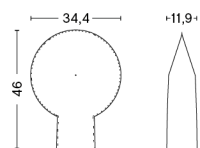

PION / S

DESIGN Bertjan Pot
SIZE W34,4 x D11,9 x H46 cm
W13.54" x D4.69" x H18.11"
DETAILS Composite laminated paper with powder coated base. Integrated LED bulb.
Requires assembly.
MATERIAL Composite paper
LIGHT SOURCE E14, 5.5W 470LM 2800K
DIMMABLE No
SWITCH Yes
IP 20
CORD LENGTH 200 cm
SUPPLY 220-240V
SALES QTY. 1 pcs.

ITEM NO	FINISH	EAN CODE	SEK INCL. VAT
400489	White composite paper	 5 710441 026532	1.879,00

PACKAGING 1 box / 1 pcs. **BOX DIMENSIONS AND WEIGHT** 1 pcs. / W38 x D20 x H60 cm / 2,10 kg
PRODUCT STATUS Stock Item