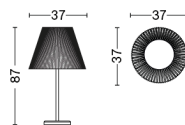

CAST TABLE BASE W. ACCORDION SHADE / S

DESIGN HAY
SIZE Ø37 x H87 cm
Ø14.57" x H34.25"
DETAILS Plissé fabric shade on a cast iron base.
Shades can be replaced. Integrated LED bulb.
MATERIAL Cast iron and steel
LIGHT SOURCE E27, 5.5W 470LM 2800K
DIMMABLE No
SWITCH Yes
IP 20
CORD LENGTH 200 cm
SUPPLY 220-240V
SALES QTY. 1 pcs.

ITEM NO	FINISH	EAN CODE	SEK INCL. VAT
4101751109000	Think fabric shade, black powder coated cast iron and steel base	 5 710441 209201	2.389,00
4101751009000	Fish scales fabric shade, black powder coated cast iron and steel base	 5 710441 209195	2.389,00
4101751209000	Plain silk fabric shade, black powder coated cast iron and steel base	 5 710441 239581	2.389,00

PACKAGING	3 box / 1 pcs.	BOX DIMENSIONS AND WEIGHT	1 pcs. / W61 x D28 x H26 cm / 4 kg
PRODUCT STATUS	Stock Item		1 pcs. / W32 x D22 x H5 cm / 0,5 kg
			1 pcs. / W32 x D22 x H5 cm / 0,5 kg