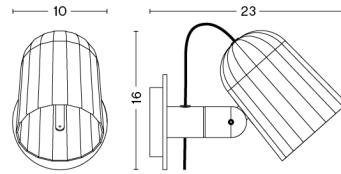

NOC WALL

DESIGN Smith Matthias
SIZE W10 x D16 x H23 cm
W3.94" x D6.3" x H9.06"
DETAILS Powder coated aluminium wall light.
Integrated LED bulb.
MATERIAL Aluminium
LIGHT SOURCE E14, 5.5W 470LM 2800K
DIMMABLE No
SWITCH Yes
IP 20
CORD LENGTH 200 cm
SUPPLY 220-240V
SALES QTY. 1 pcs.

ITEM NO	FINISH	EAN CODE	SEK INCL. VAT
4004521009000	Off white powder coated aluminium	 5 710441 178446	1.449,00
4004521109000	Dark grey powder coated aluminium	 5 710441 178453	1.449,00

PACKAGING 1 box / 1 pcs. **BOX DIMENSIONS AND WEIGHT** 1 pcs. / W30 x D30 x H20 cm / 1,40 kg
PRODUCT STATUS Stock Item