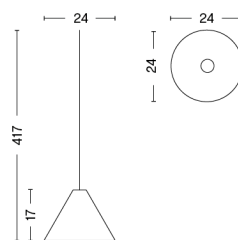

PACKAGING	2 box / 1 pcs.	BOX DIMENSIONS AND WEIGHT	1 pcs. / W32 x D22 x H5 cm / 0,5 kg
PRODUCT STATUS	Stock Item		1 pcs. / W32 x D22 x H5 cm / 0,5 kg

ACCORDION SHADE / L

DESIGN HAY
SIZE Ø40 x H40 cm
 Ø15.75" x H15.75"
DETAILS Plissé fabric pendant shade. Compatible with Cast table base, Cast floor base and Cord set
SALES QTY. 1 pcs.

PACKAGING	2 box / 1 pcs.	BOX DIMENSIONS AND WEIGHT	1 pcs. / W32 x D22 x H5 cm / 0,5 kg
PRODUCT STATUS	Stock Item		1 pcs. / W32 x D22 x H5 cm / 0,5 kg

30 DEGREES WITH CORD SET / S / PENDANT

DESIGN Johan Van Hengel
SIZE Ø24 x H17 cm
 Ø9.45" x H6.69"
DETAILS Veneered oak pendant shade with textile cord set. Integrated LED bulb.
LIGHT SOURCE GOLF BALL E27, 5.5W 470LM 2800K
DIMMABLE No
SWITCH No
IP 20
CORD LENGTH 400 cm
SUPPLY 220-240V
SALES QTY. 1 pcs.