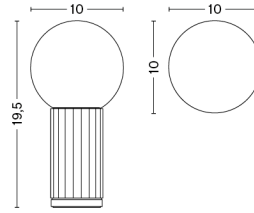

TURN ON

DESIGN Joel Hoff
SIZE Ø10 x H19,5 cm
Ø3.94" x H7.68"
DETAILS Opal glass shade and anodized aluminium base. Integrated LED module.
MATERIAL Aluminium
LIGHT SOURCE LED, 5W 150LM 2700K
DIMMABLE Yes
SWITCH Yes
IP 20
CORD LENGTH 200 cm
SUPPLY 220-240V
SALES QTY. 1 pcs.

ITEM NO	FINISH	EAN CODE	SEK INCL. VAT
4004531209000	Blown opal glass shade, orange anodized aluminium base	 5 710441 037804	1.299,00
4004531309000	Blown opal glass shade, green anodized aluminium base	 5 710441 037811	1.299,00
4004531009000	Blown opal glass shade, black anodized aluminium base	 5 710441 037781	1.299,00
4004531109000	Blown opal glass shade, aluminium anodized aluminium base	 5 710441 037798	1.299,00

PACKAGING 1 box / 1 pcs. **BOX DIMENSIONS AND WEIGHT** 1 pcs. / W13 x D13 x H23 cm / 1,20 kg
PRODUCT STATUS Stock Item