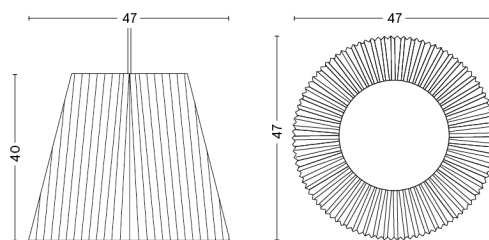

ACCORDION WITH CORD SET / M / PENDANT

DESIGN	HAY
SIZE	Ø40 x H27 cm Ø15.75" x H10.63"
DETAILS	Plissé fabric pendant shade with textile cord set. Integrated LED bulb.
LIGHT SOURCE	CLASSIC E27, 10.5W 810LM 2800K
DIMMABLE	No
SWITCH	No
IP	20
CORD LENGTH	400 cm
SUPPLY	220-240V
SALES QTY.	1 pcs.

ITEM NO	FINISH	EAN CODE	SEK INCL. VAT
4103411009000	Fish scales fabric shade, grey cord set	 5 710441 243786	1.899,00
4103391109000	Think fabric shade, black cord set	 5 710441 243762	1.899,00
4103411209000	Plain silk fabric shade, grey cord set	 5 710441 243809	1.899,00
4103411109000	Think fabric shade, grey cord set	 5 710441 243793	1.899,00
4103391209000	Plain silk fabric shade, black cord set	 5 710441 243779	1.899,00
4103371109000	Think fabric shade, white cord set	 5 710441 243731	1.899,00
4103371009000	Fish scales fabric shade, white cord set	 5 710441 243724	1.899,00
4103391009000	Fish scales fabric shade, black cord set	 5 710441 243755	1.899,00
4103371209000	Plain silk fabric shade, white cord set	 5 710441 243748	1.899,00

PACKAGING 2 box / 1 pcs.
PRODUCT STATUS Stock Item

BOX DIMENSIONS AND WEIGHT

1 pcs. / W45 x D45 x H45 cm / 0,7 kg
1 pcs. / W47 x D34 x H29 cm / 0,7 kg