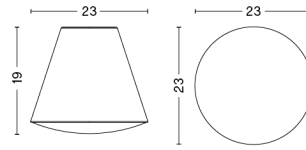

SINKER / ONE SIZE / CEILING

DESIGN HAY
SIZE Ø23 x H19 cm
Ø9.06" x H7.48"
DETAILS Shade in textured ABS with acrylic diffuser and textile cord. Integrated LED bulb .
MATERIAL Textured abs
LIGHT SOURCE E27, 10.5W 810LM 2800K
DIMMABLE Yes
SWITCH No
IP 20
SUPPLY 220-240V
SALES QTY. 1 pcs.

ITEM NO	FINISH	EAN CODE	SEK INCL. VAT
400471	Black textured abs	 5 710441 020974	1.589,00

PACKAGING 1 box / 1 pcs.   **BOX DIMENSIONS AND WEIGHT** 1 pcs. / W27 x D27 x H26 cm / 1,30 kg
PRODUCT STATUS Stock Item