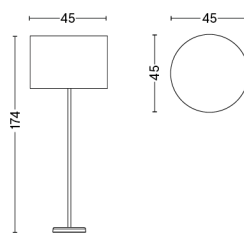

CAST FLOOR BASE W. DRUM SHADE / L

DESIGN HAY
SIZE Ø45 x H174 cm
Ø17.72" x H68.5"
DETAILS Fabric shade on a cast iron base. Shades can be replaced. Integrated LED bulb.
MATERIAL Cast iron and steel
LIGHT SOURCE E27, 10.5W 810LM 2800K
DIMMABLE No
SWITCH Yes
IP 20
CORD LENGTH 250 cm
SUPPLY 220-240V
SALES QTY. 1 pcs.

ITEM NO	FINISH	EAN CODE	SEK INCL. VAT
4101611009000	Fish scales fabric shade, black powder coated cast iron and steel base	 5 710441 209072	2.649,00
4101611109000	Think fabric shade, black powder coated cast iron and steel base	 5 710441 209089	2.649,00
4101611809000	Ace 102 white fabric shade, black powder coated cast iron and steel base	 5 710441 239345	2.649,00
4101611609000	Ace 612 pink fabric shade, black powder coated cast iron and steel base	 5 710441 239321	2.649,00
4101611509000	Ace 122 grey fabric shade, black powder coated cast iron and steel base	 5 710441 239314	2.649,00
4101611309000	Knit fabric shade, black powder coated cast iron and steel base	 5 710441 209102	2.649,00

PACKAGING 2 box / 1 pcs. **BOX DIMENSIONS AND WEIGHT** 1 pcs. / W160 x D27 x H57 cm / 7 kg
PRODUCT STATUS Stock Item 1 pcs. / W49 x D49 x H30 cm / 0,61 kg