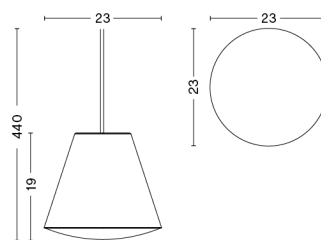

SINKER / S / PENDANT

DESIGN HAY
SIZE Ø23 x H19 cm
Ø9.06" x H7.48"
DETAILS Shade in textured ABS with acrylic diffuser and textile cord. Integrated LED bulb .
MATERIAL Textured abs
LIGHT SOURCE E27, 10.5W 810LM 2800K
DIMMABLE Yes
SWITCH No
IP 20
CORD LENGTH 400 cm
SUPPLY 220-240V
SALES QTY. 1 pcs.

ITEM NO	FINISH	EAN CODE	SEK INCL. VAT
4004751009000	Signal black textured abs	 5 710441 030959	1.879,00
4004752509000	Red textured abs	 5 710441 206538	1.879,00
4004752009000	White textured abs	 5 710441 036548	1.879,00
4004751509000	Dusty grey textured abs	 5 710441 030966	1.879,00

PACKAGING 1 box / 1 pcs. **BOX DIMENSIONS AND WEIGHT** 1 pcs. / W27 x D27 x H25 cm / 1,30 kg
PRODUCT STATUS Stock Item