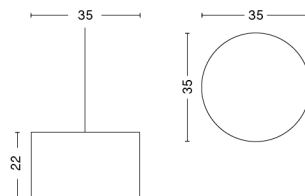

DRUM WITH CORD SET / S / PENDANT

DESIGN HAY
SIZE Ø35 x H22 cm
Ø13.78" x H8.66"
DETAILS Fabric pendant shade with textile cord set.
Integrated LED bulb.
LIGHT SOURCE GOLF BALL E27, 5.5W 470LM 2800K
DIMMABLE No
SWITCH No
IP 20
CORD LENGTH 400 cm
SUPPLY 220-240V
SALES QTY. 1 pcs.

ITEM NO	FINISH	EAN CODE	SEK INCL. VAT
4103131509000	Ace 122 grey fabric shade, black cord set	 5 710441 243946	1.229,00
4103131109000	Think fabric shade, black cord set	 5 710441 243908	1.229,00
4103131309000	Knit fabric shade, black cord set	 5 710441 243922	1.229,00
4103111309000	Knit fabric shade, white cord set	 5 710441 243847	1.229,00
4103131809000	Ace 102 white fabric shade, black cord set	 5 710441 243960	1.229,00
4103131609000	Ace 612 pink fabric shade, black cord set	 5 710441 243953	1.229,00
4103111509000	Ace 122 grey fabric shade, white cord set	 5 710441 243861	1.229,00
4103111009000	Fish scales fabric shade, white cord set	 5 710441 243816	1.229,00
4103111109000	Think fabric shade, white cord set	 5 710441 243823	1.229,00