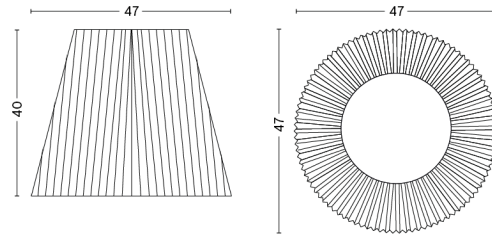

ACCORDION SHADE / L

DESIGN HAY
SIZE Ø40 x H40 cm
Ø15.75" x H15.75"
DETAILS Plissé fabric pendant shade. Compatible with Cast table base, Cast floor base and Cord set
SALES QTY. 1 pcs.

ITEM NO	FINISH	EAN CODE	SEK INCL. VAT
4101521109000	Think fabric shade, steel	 5 710441 237532	1.390,00
4101521009000	Fish scales fabric shade, steel	 5 710441 237525	1.390,00
4101521209000	Plain silk fabric shade, steel	 5 710441 242697	1.390,00

PACKAGING	2 box / 1 pcs.	BOX DIMENSIONS AND WEIGHT	1 pcs. / W32 x D22 x H5 cm / 0,5 kg
PRODUCT STATUS	Stock Item		1 pcs. / W32 x D22 x H5 cm / 0,5 kg