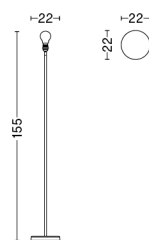

CAST FLOOR BASE

DESIGN HAY
SIZE W22 x H155 cm
W8.66" x H61.02"
DETAILS Cast iron base for Accordion and Drum
Shades. Shades can be replaced. LED bulb
included.
MATERIAL Cast iron and steel
LIGHT SOURCE E27, 10.5W 810LM 2800K
DIMMABLE No
SWITCH Yes
IP 20
CORD LENGTH 250 cm
SUPPLY 220-240V
SALES QTY. 1 pcs.

ITEM NO	FINISH	EAN CODE	SEK INCL. VAT
410101	Black powder coated cast iron and steel	 5 710441 211129	1.739,00

PACKAGING 1 box / 1 pcs.   **BOX DIMENSIONS AND WEIGHT** 1 pcs. / W160 x D27 x H57 cm / 7,00 kg
PRODUCT STATUS Stock Item