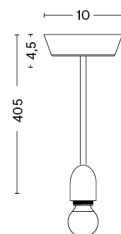

CORD SET / S

DESIGN HAY
SIZE W10 x H405 cm
W3.94" x H159.45"
DETAILS Ceiling mounted textile cord set. Compatible with Accordion shade, Drum shade and 30 Degrees shade. Integrated LED bulb.
MATERIAL Textured abs
LIGHT SOURCE GOLF BALL E27, 5.5W 470LM 2800K
DIMMABLE No
SWITCH No
IP 20
CORD LENGTH 400 cm
SUPPLY 220-240V
SALES QTY. 1 pcs.

ITEM NO	FINISH	EAN CODE	SEK INCL. VAT
419053	Black textured abs	 5 710441 204916	509,00
419055	Grey textured abs	 5 710441 204923	509,00
419051	White textured abs	 5 710441 204909	509,00

PACKAGING 1 box / 1 pcs.   **BOX DIMENSIONS AND WEIGHT** 1 pcs. / W47 x D34 x H29 cm / 0,60 kg
PRODUCT STATUS Stock Item